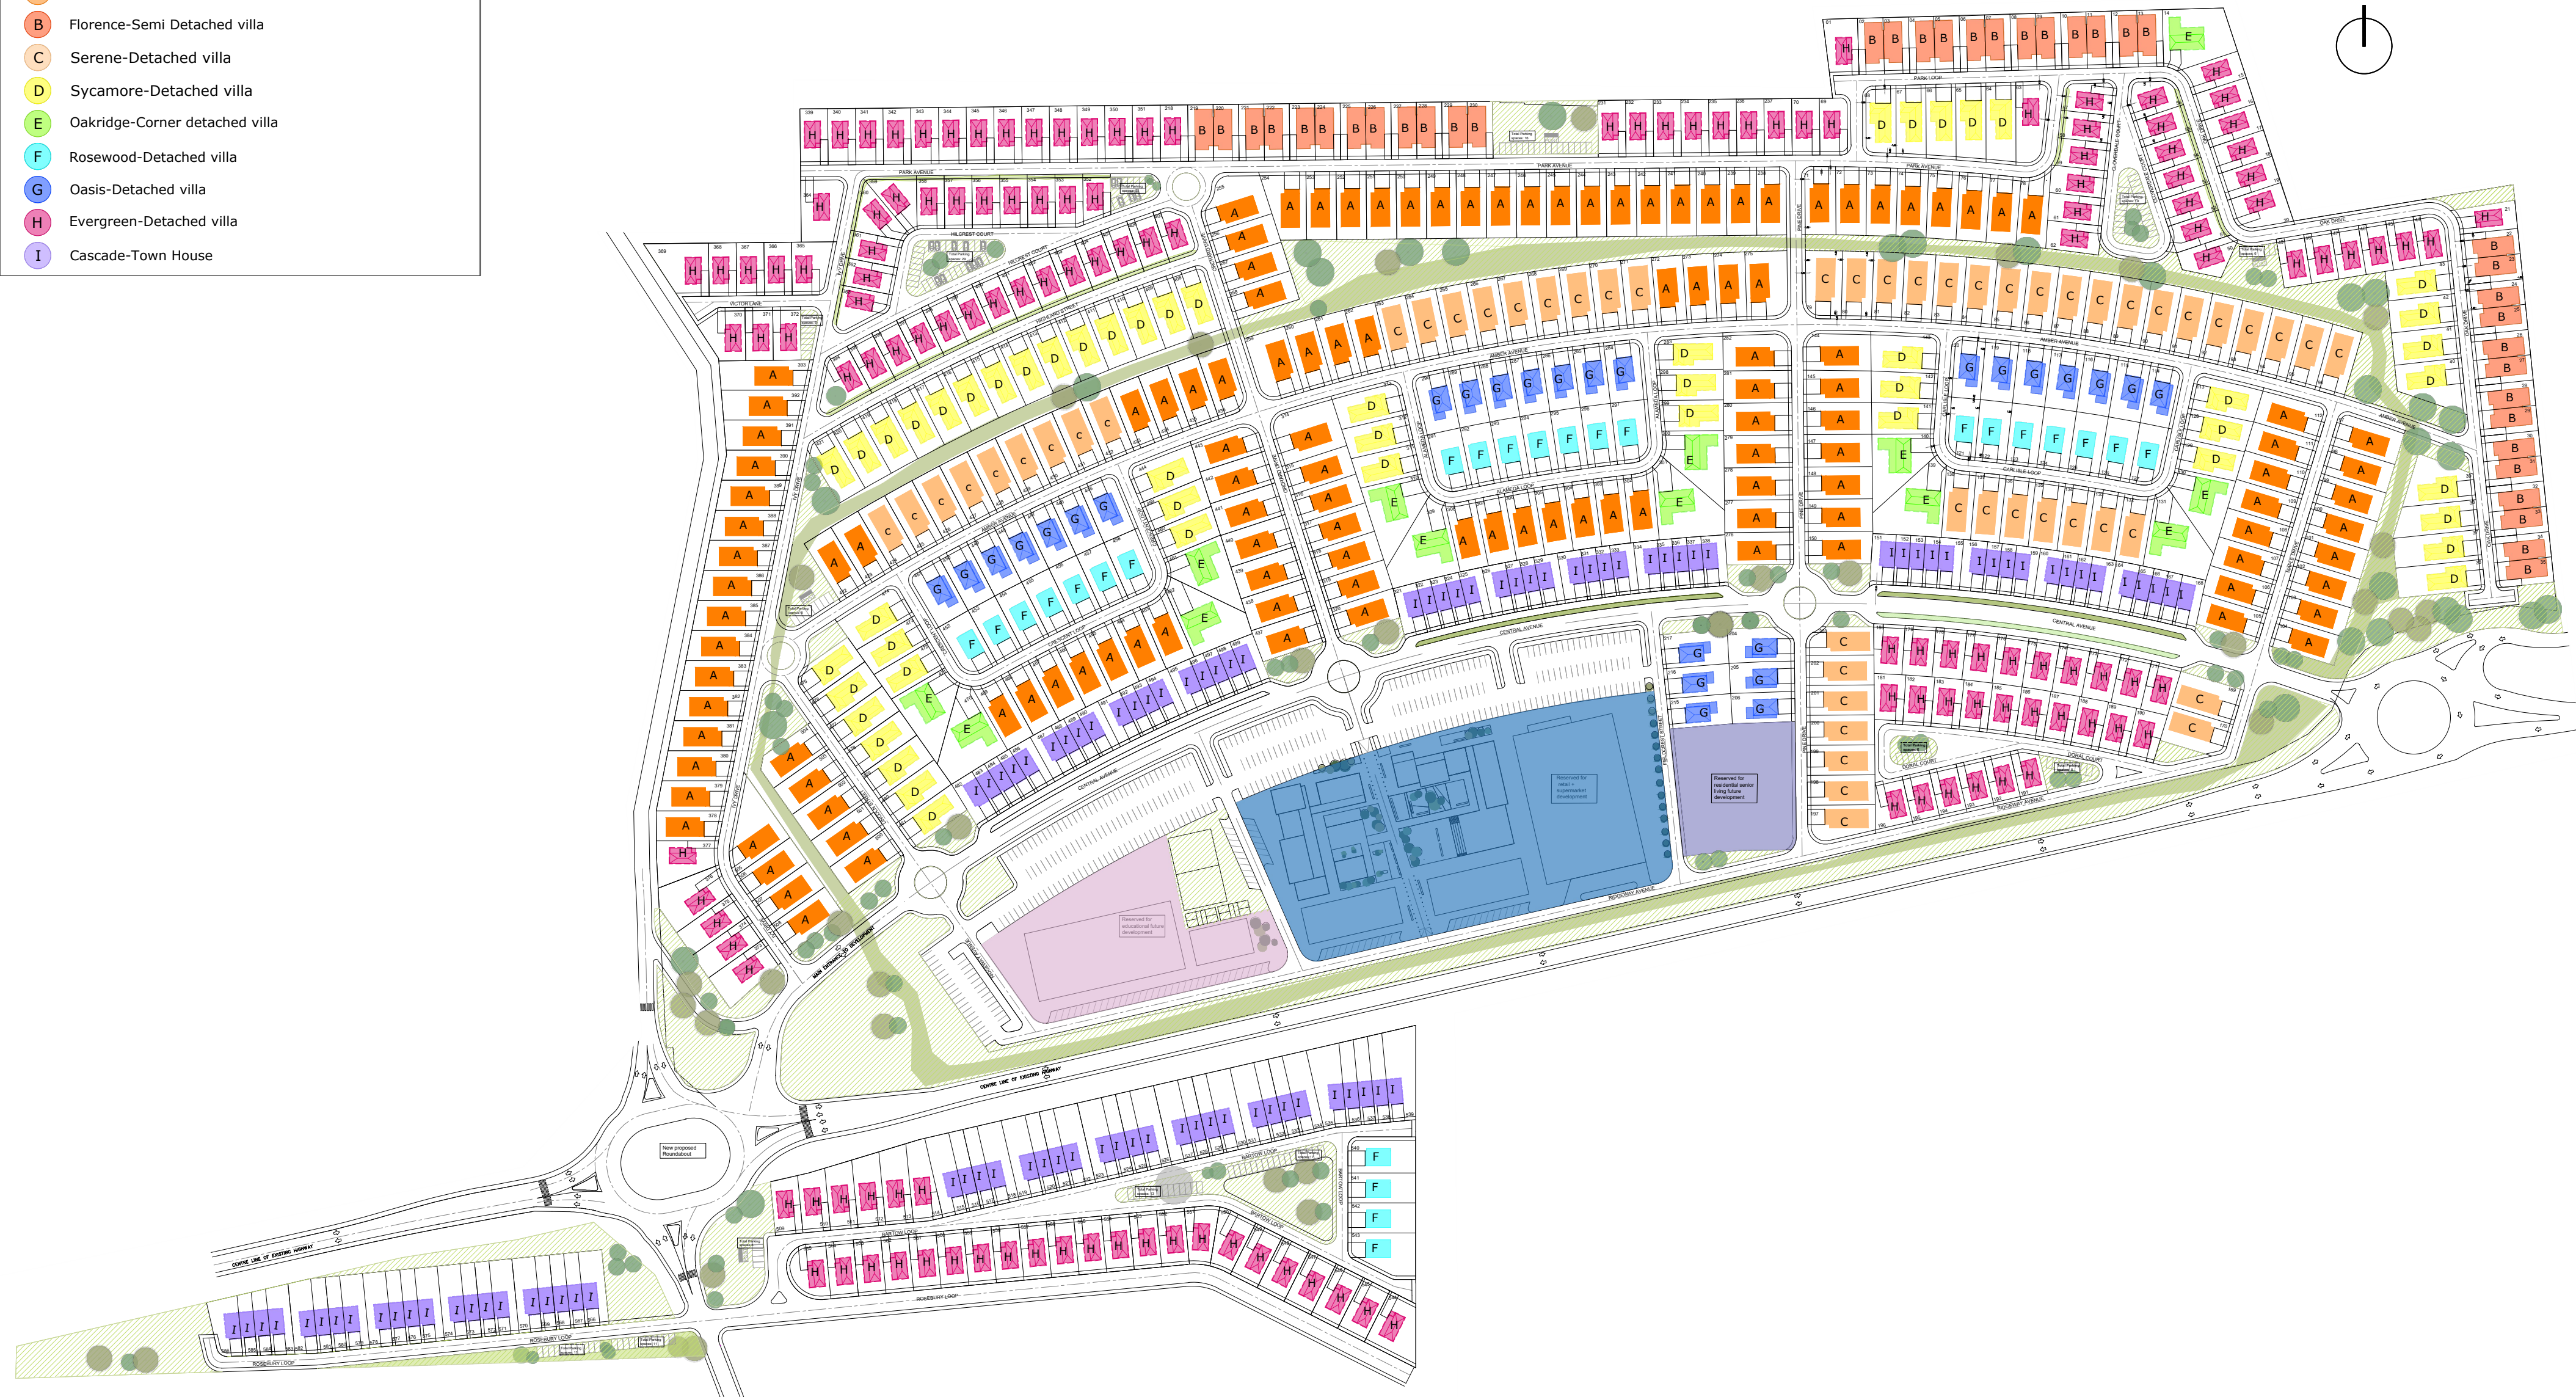

Residences at Coverley
 MASTER PLAN - TYPE OF HOUSES

HOUSING TYPES REFERENCES

- A Meadowview-Detached villa
- B Florence-Semi Detached villa
- C Serene-Detached villa
- D Sycamore-Detached villa
- E Oakridge-Corner detached villa
- F Rosewood-Detached villa
- G Oasis-Detached villa
- H Evergreen-Detached villa
- I Cascade-Town House

SCALE BAR 1:2000